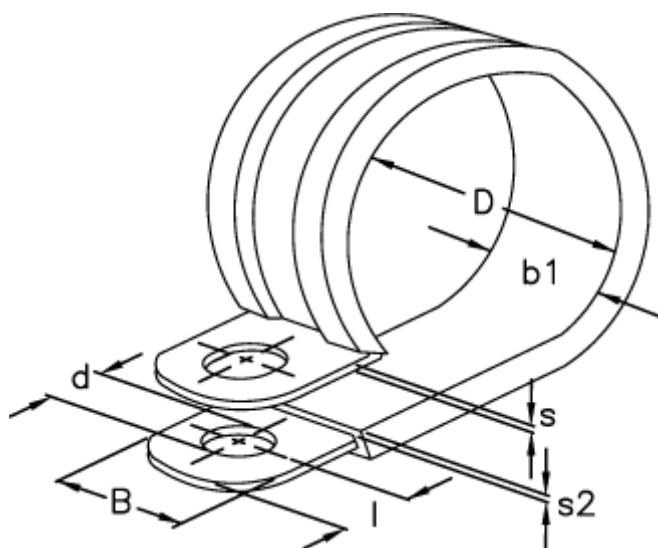

Article number: 029457112031

Description: Norma pipe retaining clip
RLGU 1. 31/12 W1

Measures

b1	= 15.0
d	= 6.4
Diameter D	= 31
l	= 6
s	= 0.8
s2	= 1.2
Width B	= 12